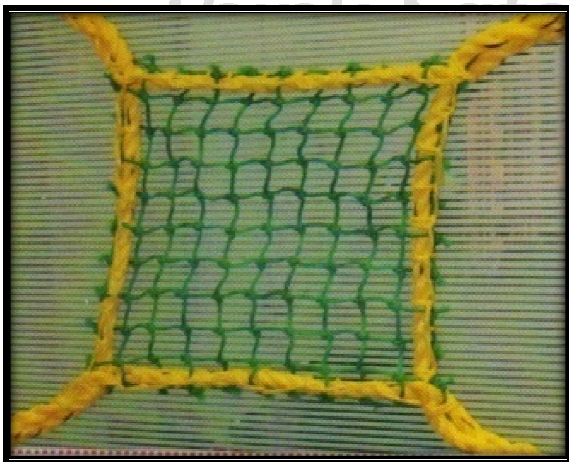

📞 +91 79 2689 0331 / 4 / 9 📠 +91 99099 88233, +91 99099 88198 / 7 / 6 📧 info@abcbrothers.in 🌐 www.abcbrothers.in

"Green Arrow" SAFETY NET- PRODUCT CODE: SN-004

SPECIFICATIONS:

BORDER ROPE : 12MM

INSIDE ROPE : 4MM

MESH SIZE : 100MM SQUARE WITH HDPE BLUE NET

FABRICATING : PASSING

MADE BY PP ROPE IS 5175: 1992

"Green Arrow" SAFETY NET- PRODUCT CODE: SN-005

SPECIFICATIONS:

DOUBLE CORD NET

BORDER ROPE : 12MM

INSIDE ROPE : 2MM TWIN

MESH SIZE : 25MM SQUARE

MADE BY PP ROPE IS 5175: 1992

"Green Arrow" SAFETY NET- PRODUCT CODE: SN-006

SPECIFICATIONS:

BRAIDED NET

BORDER ROPE : 12MM

INSIDE BRAIDED ROPE: 2.5MM

MESH SIZE : 25/27MM SQUARE