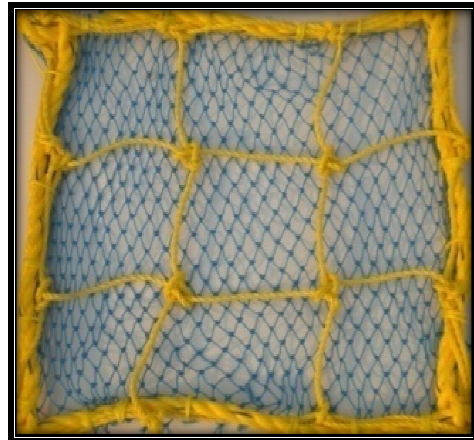

SAFETY NET

"Green Arrow" SAFETY NET- PRODUCT CODE: SN-001

SPECIFICATIONS:

BORDER ROPE : 12MM

INSIDE ROPE : 4MM

MESH SIZE : 100MM SQUARE WITH HDPE BLUE NET

FABRICATING : KNOTTED

MADE BY PP ROPE IS 5175: 1992

"Green Arrow" SAFETY NET- PRODUCT CODE: SN-002

SPECIFICATIONS:

BORDER ROPE : 12MM

INSIDE ROPE : 6MM

MESH SIZE : 100MM SQUARE WITH HDPE BLUE NET

FABRICATING : KNOTTED

MADE BY PP ROPE IS 5175: 1992

"Green Arrow" SAFETY NET- PRODUCT CODE: SN-003

SPECIFICATIONS:

BORDER ROPE : 12MM

INSIDE ROPE : 6MM

MESH SIZE : 100MM SQUARE WITH HDPE BLUE NET

FABRICATING : PASSING

MADE BY PP ROPE IS 5175: 1992

 **A.B.C. BROTHERS TECH (I) PRIVATE LIMITED**

"ABC HOUSE" 14/15, Shivam Estate, Nr. Ujala Circle, B/h. SBI & Deepkamal Bajaj, S. G. Highway, Sarkhej, AHMEDABAD-382210. GUJARAT, INDIA

MESH SIZE : 100MM SQUARE WITH HDPE BLUE NET

FABRICATING : PASSING

MADE BY PP ROPE IS 5175: 1992

"Green Arrow" SAFETY NET- PRODUCT CODE: SN-005

SPECIFICATIONS:

DOUBLE CORD NET

BORDER ROPE : 12MM

INSIDE ROPE : 2MM TWIN