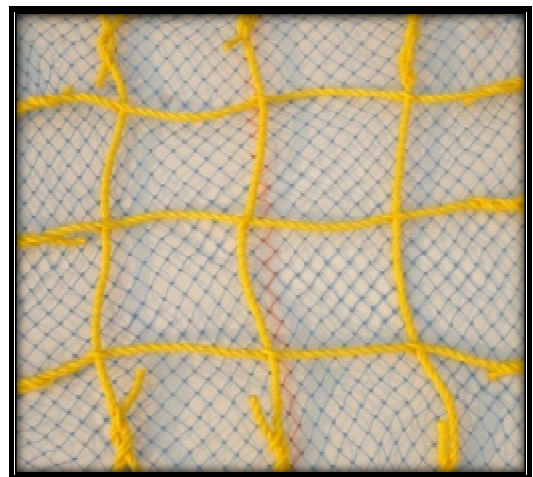

SAFETY NET

"Green Arrow" SAFETY NET- PRODUCT CODE: SN-001

SPECIFICATIONS:

BORDER ROPE : 12MM

INSIDE ROPE : 4MM

MESH SIZE : 100MM SQUARE WITH HDPE BLUE NET

FABRICATING : KNOTTED

MADE BY PP ROPE IS 5175: 1992

"Green Arrow" SAFETY NET- PRODUCT CODE: SN-002

SPECIFICATIONS:

BORDER ROPE : 12MM

INSIDE ROPE : 6MM

MESH SIZE : 100MM SQUARE WITH HDPE BLUE NET

FABRICATING : KNOTTED

MADE BY PP ROPE IS 5175: 1992

"Green Arrow" SAFETY NET- PRODUCT CODE: SN-003

SPECIFICATIONS:

BORDER ROPE : 12MM

INSIDE ROPE : 6MM

MESH SIZE : 100MM SQUARE WITH HDPE BLUE NET

FABRICATING : PASSING

MADE BY PP ROPE IS 5175: 1992

 **A.B.C. BROTHERS TECH (I) PRIVATE LIMITED**

"ABC HOUSE" 14/15, Shivam Estate, Nr. Ujala Circle, B/h. SBI & Deepkamal Bajaj, S. G. Highway, Sarkhej, AHMEDABAD-382210. GUJARAT, INDIA

📞 +91 79 2689 0331 / 4 / 9 📠 +91 99099 88233, +91 99099 88198 / 7 / 6 📧 info@abcbrothers.in 🌐 www.abcbrothers.in

"Green Arrow" SAFETY NET- PRODUCT CODE: SN-004

SPECIFICATIONS:

BORDER ROPE : 12MM

INSIDE ROPE : 4MM