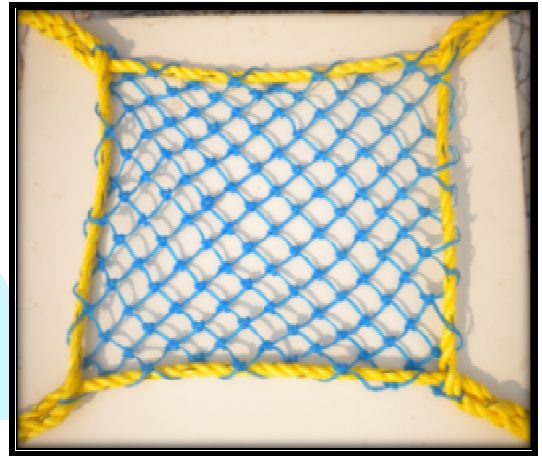

MESH SIZE : 100MM SQUARE WITH HDPE BLUE NET

FABRICATING : PASSING

MADE BY PP ROPE IS 5175: 1992

"Green Arrow" SAFETY NET- PRODUCT CODE: SN-005

SPECIFICATIONS:

DOUBLE CORD NET

BORDER ROPE : 12MM

INSIDE ROPE : 2MM TWIN

MESH SIZE : 25MM SQUARE

MADE BY PP ROPE IS 5175: 1992

"Green Arrow" SAFETY NET- PRODUCT CODE: SN-006

SPECIFICATIONS:

BRAIDED NET

BORDER ROPE : 12MM

INSIDE BRAIDED ROPE: 2.5MM

MESH SIZE : 25/27MM SQUARE