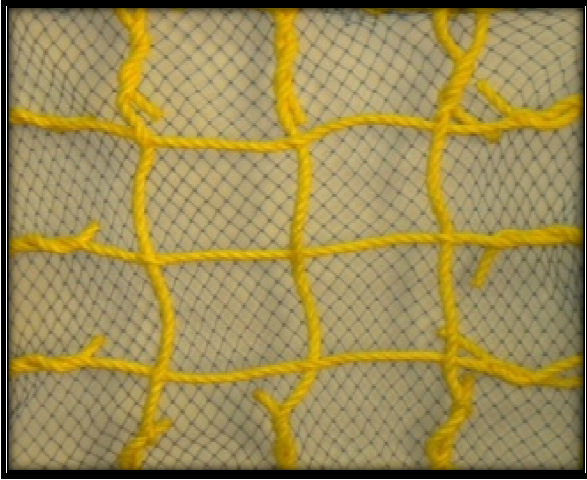

"Green Arrow" SAFETY NET- PRODUCT CODE: SN-002

SPECIFICATIONS:

BORDER ROPE : 12MM

INSIDE ROPE : 6MM

MESH SIZE : 100MM SQUARE WITH HDPE BLUE NET

FABRICATING : KNOTTED

MADE BY PP ROPE IS 5175: 1992

"Green Arrow" SAFETY NET- PRODUCT CODE: SN-003

SPECIFICATIONS:

BORDER ROPE : 12MM

INSIDE ROPE : 6MM

MESH SIZE : 100MM SQUARE WITH HDPE BLUE NET

FABRICATING : PASSING

MADE BY PP ROPE IS 5175: 1992

 **A.B.C. BROTHERS TECH (I) PRIVATE LIMITED**

"ABC HOUSE" 14/15, Shivam Estate, Nr. Ujala Circle, B/h. SBI & Deepkamal Bajaj, S. G. Highway, Sarkhej, AHMEDABAD-382210. GUJARAT, INDIA

📞 +91 79 2689 0331 / 4 / 9 📠 +91 99099 88233, +91 99099 88198 / 7 / 6 📧 info@abcbrothers.in 🌐 www.abcbrothers.in

"Green Arrow" SAFETY NET- PRODUCT CODE: SN-004

SPECIFICATIONS:

BORDER ROPE : 12MM

INSIDE ROPE : 4MM

MESH SIZE : 100MM SQUARE WITH HDPE BLUE NET

FABRICATING : PASSING

MADE BY PP ROPE IS 5175: 1992

"Green Arrow" SAFETY NET- PRODUCT CODE: SN-005

SPECIFICATIONS:

DOUBLE CORD NET

BORDER ROPE : 12MM

INSIDE ROPE : 2MM TWIN